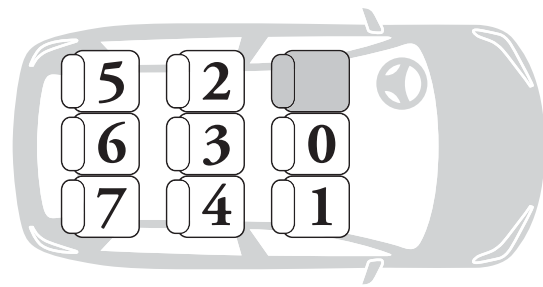

L'immagine si riferisce ad un veicolo con guida a sinistra.
Diagram refers to a left hand drive vehicle.

LEGENDA:

: Veicolo certificato i-Size

: Veicolo Elettrico / Ibrido

SB: Veicolo con vano portaoggetti sotto al pavimento
ATTENZIONE! NON INSTALLARE CON VANO PORTAOGGETTI SOTTO AL PAVIMENTO DELL'AUTO

!: Veicolo con altezza del tettuccio che potrebbe limitare l'installazione del seggiolino fronte strada

LEGEND:

: i-Size certified vehicle

: Electric / Hybrid vehicle

SB: Vehicle with under-floor storage compartment
WARNING! DON'T INSTALL IF THERE IS AN UNDER-FLOOR STORAGE COMPARTMENT IN THE VEHICLE

!: Vehicle with a cabin roof height which could restrict the seat being installed forward facing.

AUTOVEETTURA CAR MODEL	SEDILE IDONEO APPROVED SEAT	NOTE NOTE
M/ML Class (2012 >)	2-4	
R Class (2006 - 2012)	2-4	
S Class (2006 - 2013)	2-4	
S Class (2015 >)	2-4	
SL Class (2012 >)	/	
SLK (2011 >)	/	
V Class (2015 >)	2-3-4-5-6-7	
MG Rover		
25 (1999 - 2005)	/	
GS (2016 >)	2-4	
MG3 (2013 - 2015)	2-4	
MG3 (2016 >)	2-4	
Streetwise (1999 - 2005)	/	
ZR (2001 - 2005)	/	
ZT (2003 - 2006)	/	
Mini		
Mini (Cooper) Hatchback (2006 - 2014)	2-4	
Mini (Cooper) Hatchback (2014 >)	2-4	
Mini Coupe (2009 >)	/	
Mini Countryman (2010 >)	2-4	
Mini Paceman (2013 >)	2-4	
Mini 5dr (2015 >)	2-4	
Mitsubishi		
ASX (2010 >)	2-4	
Colt (2007 - 2013)	2-4	
Lancer (2008 - 2011)	2-4	
Lancer Sportback (2008 - 2011)	2-4	
Lancer Ralliart (2009 - 2011)	2-4	
Mirage (2014 >)	2-4	
Outlander (2007 - 2013)	2-4	
Outlander (2013 >)	2-4	
Outlander PHEV (2015 >)	2-4	
Pajero	2-4	
Shogun (2007 >)	2-4	
Nissan		
Juke (2010 >)	2-4	
Leaf (2011 >)	2-4	

Pixo	2-4	
Micra (2011 >)	2-4	
Murano (2016 >)	2-4	
Note (2006 - 2013)	2-4	
Note (2014 >)	2-4	
Qashqai+2 (2008 - 2015)	2-4	
Qashqai (2007 - 2013)	2-4	
Qashqai (2014 >)	2-4	
Quest MPV (2012 >)	2-4	
Pulsar (2015 >)	2-4	
X-Trail (2007 - 2015)	2-4	
X-Trail (2015 >)	2-4	
Cube	2-4	
Opel		
Adam (2013 >)	2-4	
Agila (2008 >)	2-4	
Ampera (2011 >)	2-4	
Antara (2007 - 2015)	2-4	
Astra (2004 - 2010)	2-4	
Astra 5dr (2010 >)	2-4	
Astra Estate (2010 >)	2-4	
Astra GTC (2011 >)	2-4	
Astra (2015 >)	2-4	
Corsa D (2007 >)	2-4	
Corsa 3dr Hatchback (2006 - 2015)	2-4	
Corsa 5dr Hatchback (2006 - 2015)	2-4	
Corsa 5dr(2015 >)	2-4	
Corsa VXR (2007 >)	2-4	
Insignia Hatchback (2009 >)	2-4	
Insignia Saloon (2009 >)	2-4	
Insignia Sports Tourer (2009 >)	2-4	
Karl (2015 >)	2-4	
Meriva (2010 >)	2-4	
Mokka (2013 >)	2-4	
Vectra (2005 - 2008)	2-4	
Zafira (2005 - 2014)	2-4	
Zafira Tourer (2014 >)	2-4	
Peugeot		
107 (2005 - 2014)	2-4	
108 (2015 >)	2-4