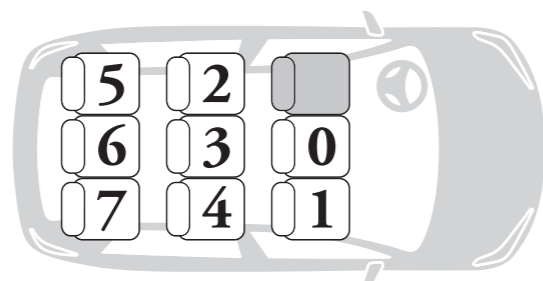

• La gamba di supporto della base non deve mai poggiare su un vano portaoggetti posizionato sul pavimento dell'automobile.

• The Enhanced Child Restraint System Darwin i-Size is an Universal i-Size Child Restraint System.

• It is approved to Regulation R129/03 to use in all vehicle positions marked with the i-Size logo.

• The Enhanced Child Restraint System Darwin i-Size is also suitable for fixing into the seat positions of the cars listed below, providing approved ISOFIX attachment points (as detailed in the vehicle handbook).

• You can look at the list also by visiting inglesina.com.

• The ISOFIX size class provided for the Child Restraint System:

- Darwin Infant/Darwin Infant Recline + Base Darwin i-Size is "D";
- Darwin Next Stage i-Size/Darwin Toddler i-Size + Base Darwin i-Size is "D" and "B1".

- In case of doubts or for further information, please contact the Manufacturer or the Retailer.
- If your vehicle is not listed in this manual, please refer to your vehicle's handbook or contact the Manufacturer for further information.
- Seat positions in other cars may also be suitable to accept the child restraint. If in doubt, consult either the child restraint Manufacturer or the Retailer.

• Never lay the support leg of the base against a storage compartment on the vehicle floor.

L'immagine si riferisce ad un veicolo con guida a sinistra.

Diagram refers to a left hand drive vehicle.

ATTENZIONE: NON INSTALLARE LA BASE SE È PRESENTE UN VANO PORTA OGGETTI SUL PAVIMENTO DELL'AUTOMOBILE.

WARNING: DON'T INSTALL THE BASE IF THERE IS A STORAGE COMPARTMENT ON THE VEHICLE FLOOR.

AUTOVETTURA CAR MODEL	SEDILE IDONEO APPROVED SEAT
Alfa Romeo	
4C Coupe (2014 >)	-
Giulia (2017 >)	2-4
Guilietta (2010 >)	2-4
MiTo (2009 >)	-
Selvio (2017 >)	2-4

AUTOVETTURA CAR MODEL	SEDILE IDONEO APPROVED SEAT
Aston Martin	
DB11 (2019 >)	-
DBS (2019 >)	-
Vantage (2019 >)	-
Audi	
A1 Sportback (2012 >)	-
A3 (1996 - 2003)	2-4
A3 2004 (2005 - 2011)	2-4
A3 e-Tron Sportback (2015 >)	2-4
A3 Hatch (2012 >)	2-4
A3 S3 (2012 >)	2-4
A3 Saloon (2014 >)	2-4
A4 2005 (2005 - 2008)	2-4
A4 2015 (2015 >)	2-4
A4 Avant (2008 >)	2-4
A5 Sportback (2009 >)	2-4
A5/S5 Cabriolet 2017 (2017 >)	2-4
A5/S5 Coupe 2016 (2016 >)	2-4
A5/S5 Sportback 2017 (2017 >)	2-4
A6 Allroad (2011 >)	2-4
A6 Avant (2011 >)	2-4
A7 Sportback (2011 >)	2-4
A7/S7 Sportback (2016 >)	2-4
A7/S7 Sportback 2018 (2018 >)	2-4
A8 (2011 >)	2-4
A8 S8 (2011 >)	2-4
A8/S8 2018 (2018 >)	2-4
Q2 (2016 >)	1-2-4
Q3 (2011 >)	1-2-4
Q3 (2019 >)	2-4
Q5 (2009 >)	2-4
Q5/SQ5 2017 (2017 >)	2-4
Q7 (2006 >)	2-4
Q7 2015 (2015 >)	2-4
Q8 (2018 >)	2-4
TT Coupe (2008 >)	-
Bentley	
Continental Flying Spur (2005 >)	2-4
Continental GT (2003 - 2012)	1
Continental GT Conv (2006 - 2012)	1
Mulsanne (2012 >)	2-4

AUTOVETTURA CAR MODEL	SEDILE IDONEO APPROVED SEAT
BMW	
1 Series (f20) (2011 >)	2-4
1-Series 5dr (2004 - 2010)	2-4
1-Series Cabrio (2008 >)	2-4
1-Series Coupe (2008 >)	2-4
2-Series AC-T (2015 >)	2-4
2-Series Coupe (2014 >)	2-4
3 Series (f30) (2012 >)	2-4
3GT (2013 >)	2-4
3-Series (E46) Coupe (2002 - 2006)	-
3-Series Coupe (E90) (2007 >)	-
4-Series Gran Coupe (2014 >)	2-4
5-GT (2010 >)	2-4
5-Series (F10) (2011 >)	2-4
5-Series (E60) (2003 - 2010)	2-4
5-Series 2018 (2018 >)	2-4
6-Series Cabrio (2011 >)	-
6-Series Coupe (2Dr) (2011 >)	-
6-Series Gran Coupe (4Dr) (2011 >)	2-4
7-Series (2010 >)	2-4
7-Series 2015 (2015 >)	2-4
i3 (2014 >)	2-4
i8 (2014 >)	-
X1 (2009 -2015)	2-4
X1 2016 (2016 >)	2-4
X2 (2018 >)	2-4
X3 (F25) (2011 >)	2-4
X3 2018 (2018 >)	2-4
X4 (2014 >)	2-4
X5 2000 (2000 - 2006)	-
X5 2007 (2007 - 2014)	2-4
X5 2015 (2015 >)	2-4
X6 (2009 >)	2-4
X6 2015 (2015 >)	2-4
Cadillac	
BLS (2005 - 2012)	2-4
Chevrolet	
Aveo 5 door (2012 >)	-