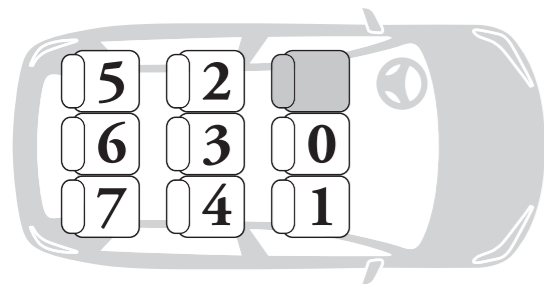

L'immagine si riferisce ad un veicolo con guida a sinistra.
Diagram refers to a left hand drive vehicle.

AUTOVETTURA CAR MODEL	SEDILE IDONEO APPROVED SEAT
Land Rover	
Range Rover Evoque (5dr) 2019 (2019 >)	2-4
Range Rover Evoque 5 door (2011 >)	2-4
Range Rover Sport (2005 - 2012)	2-4
Range Rover Sport (2013 >)	2-4
Range Rover VELAR (2017 >)	2-4
Lexus	
CT (2011 >)	2-4
ES Hybrid (2019 >)	2-4
GS (2013 >)	2-4
IS (2005 >)	2-4
IS 200 (2004) (1999 >)	2-4
NX (2014 >)	2-4
RX (2010 >)	2-4
RX 2016 (2017 >)	2-4
UX (2019 >)	2-4
Maserati	
Ghibli 2014 (2014 >)	2-4
Gran Turismo 2007 (2007 >)	-
Levante (2017 >)	2-4
Quattroporte 2016 (2016 >)	2-4
Mazda	
2 (2007 >)	-
2 2015 (2015 >)	2-4
3 Hatch (2009 - 2013)	2-4
3 Hatchback 2014 (2014 >)	2-4
5 (2005 - 2010)	2-4
6 (2007 - 2012)	2-4
6 2018 (2018 >)	2-4
6 Estate (2013 >)	2-4
6 Saloon (2013 >)	2-4
CX-3 (2015 >)	2-4
CX-5 (2011 >)	2-4
CX-7 (2007 >)	2-4
MX-5 2015 (2016 >)	-
Mercedes-Benz	
A Class (2005 - 2012)	-
A-Class (2013 >)	2-4
A-Class Hatchback 2019 (2019 >)	2-4
A-Class Saloon 2019 (2020 >)	2-4
B-Class (2012 >)	2-4
B-Class EV (2015>)	2-4
C-Class 2015 Estate (2015 >)	2-4
C-Class Coupe (2011 >)	-
C-Class Estate (2008 >)	2-4
CLA (2013 >)	2-4
CLA 2019 (2020 >)	2-4
CLA Shooting-Brake (2015 >)	2-4
CLS Coupe (2011 >)	2-4
CLS Shooting Brake (2012 >)	2-4
E-Class 2006 (2006 - 2009)	2-4
E-Class Cabriolet 2017 (2017 >)	2-4
E-Class Coupe (2009 >)	-
E-Class Coupe 2017 (2017 >)	2-4
E-Class Estate (2013 >)	2-4
E-Class Estate 2016 (2016 >)	2-4
E-Class Saloon 2013 (2013 >)	2-4
EQA 2021 (2021 >)	2-4
EQC (2021 >)	2-4
GL Class (2012 >)	2-4
GLA 2021 (2021 >)	2-4
GLC (2016 >)	2-4
GLC Coupe (2019 >)	2-4
GLE (2015 >)	2-4