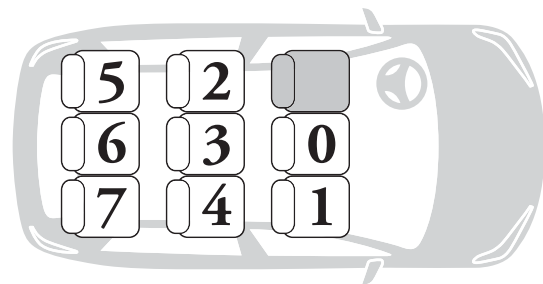

L'immagine si riferisce ad un veicolo con guida a sinistra.
Diagram refers to a left hand drive vehicle.

AUTOVETTURA CAR MODEL	SEDILE IDONEO APPROVED SEAT
Land Rover	
Range Rover Sport (2013 >)	2-4
Range Rover VELAR (2017 >)	2-4
Lexus	
CT (2011 >)	2-4
ES Hybrid (2019 >)	2-4
GS (2013 >)	2-4
IS (2005 >)	2-4
IS 200 (2004) (1999 >)	2-4
NX (2014 >)	2-4
RX (2010 >)	2-4
RX 2016 (2017 >)	2-4
UX (2019 >)	2-4
Maserati	
Ghibli 2014 (2014 >)	2-4
Gran Turismo 2007 (2007 >)	-
Levante (2017 >)	2-4
Quattroporte 2016 (2016 >)	2-4
Mazda	
2 (2007 >)	-
2 2015 (2015 >)	2-4
3 Hatch (2009 - 2013)	2-4
3 Hatchback 2014 (2014 >)	2-4
5 (2005 - 2010)	2-4
6 (2007 - 2012)	2-4
6 2018 (2018 >)	2-4
6 Estate (2013 >)	2-4
6 Saloon (2013 >)	2-4
CX-3 (2015 >)	2-4
CX-5 (2011 >)	2-4
CX-7 (2007 >)	2-4
MX-5 2015 (2016 >)	-
Mercedes-Benz	
A Class (2005 - 2012)	-
A-Class (2013 >)	2-4
A-Class Hatchback 2019 (2019 >)	2-4
A-Class Saloon 2019 (2020 >)	2-4
B-Class (2012 >)	2-4
B-Class EV (2015>)	2-4
C-Class 2015 Estate (2015 >)	2-4
C-Class Coupe (2011 >)	-
C-Class Estate (2008 >)	2-4
CLA (2013 >)	2-4
CLA 2019 (2020 >)	2-4
CLA Shooting-Brake (2015 >)	2-4
CLS Coupe (2011 >)	2-4
CLS Shooting Brake (2012 >)	2-4
E-Class 2006 (2006 - 2009)	2-4
E-Class Cabriolet 2017 (2017 >)	2-4
E-Class Coupe (2009 >)	-
E-Class Coupe 2017 (2017 >)	2-4
E-Class Estate (2013 >)	2-4
E-Class Estate 2016 (2016 >)	2-4
E-Class Saloon 2013 (2013 >)	2-4
EQA 2021 (2021 >)	2-4
EQC (2021 >)	2-4
GL Class (2012 >)	2-4
GLA 2021 (2021 >)	2-4
GLC (2016 >)	2-4
GLC Coupe (2019 >)	2-4
GLE (2015 >)	2-4
GLE 2020 (2020 >)	2-4
ML-Class (2005 - 2012)	2-4
R-Class (2006 - 2012)	2-4
S Class 2015 (2014 >)	2-4
6 (2007 - 2012)	2-4
6 2018 (2018 >)	2-4
6 Estate (2013 >)	2-4
6 Saloon (2013 >)	2-4
CX-3 (2015 >)	2-4
CX-5 (2011 >)	2-4
CX-7 (2007 >)	2-4
MX-5 2015 (2016 >)	-
Mercedes-Benz	
A Class (2005 - 2012)	-
A-Class (2013 >)	2-4
A-Class Hatchback 2019 (2019 >)	2-4
A-Class Saloon 2019 (2020 >)	2-4
B-Class (2012 >)	2-4
B-Class EV (2015>)	2-4
C-Class 2015 Estate (2015 >)	2-4
C-Class Coupe (2011 >)	-
C-Class Estate (2008 >)	2-4
CLA (2013 >)	2-4
CLA 2019 (2020 >)	2-4
CLA Shooting-Brake (2015 >)	2-4
CLS Coupe (2011 >)	2-4
CLS Shooting Brake (2012 >)	2-4
E-Class 2006 (2006 - 2009)	2-4
E-Class Cabriolet 2017 (2017 >)	2-4
E-Class Coupe (2009 >)	-
E-Class Coupe 2017 (2017 >)	2-4
E-Class Estate (2013 >)	2-4
E-Class Estate 2016 (2016 >)	2-4
E-Class Saloon 2013 (2013 >)	2-4
EQA 2021 (2021 >)	2-4
EQC (2021 >)	2-4
GL Class (2012 >)	2-4
GLA 2021 (2021 >)	2-4
GLC (2016 >)	2-4
GLC Coupe (2019 >)	2-4
GLE (2015 >)	2-4
GLE 2020 (2020 >)	2-4
ML-Class (2005 - 2012)	2-4
R-Class (2006 - 2012)	2-4
S Class 2015 (2014 >)	2-4