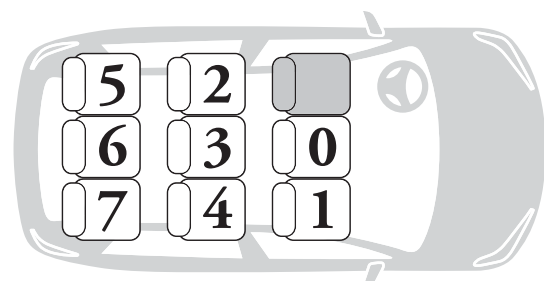

• La gamba di supporto della base non deve mai poggiare su un vano portaoggetti posizionato sul pavimento dell'automobile.

• The Enhanced Child Restraint System Darwin 360° i-Size is an Universal i-Size Child Restraint System.

• It is approved to Regulation R129/03 to use in all vehicle positions marked with the i-Size logo.

• The Enhanced Child Restraint System Darwin 360° i-Size is also suitable for fixing into the seat positions of the cars listed below, providing approved ISOFIX attachment points (as detailed in the vehicle handbook).

• You can look at the list also by visiting inglesina.com.

• The ISOFIX size class provided for the Child Restraint System:

- Darwin Infant + Base Darwin 360° i-Size is "D";
- Darwin Infant Recline + Base Darwin 360° i-Size is "D";

- Darwin Next Stage i-Size + Darwin 360° i-Size Base is "D" and "B1".
- In case of doubts or for further information, please contact the Manufacturer or the Retailer.
- If your vehicle is not listed in this manual, please refer to your vehicle's handbook or contact the Manufacturer for further information.
- Seat positions in other cars may also be suitable to accept the child restraint. If in doubt, consult either the child restraint Manufacturer or the Retailer.

• Never lay the support leg of the base against a storage compartment on the vehicle floor.

L'immagine si riferisce ad un veicolo con guida a sinistra.
Diagram refers to a left hand drive vehicle.

ATTENZIONE: NON INSTALLARE LA BASE SE È PRESENTE UN VANO PORTA OGGETTI SUL PAVIMENTO DELL'AUTOMOBILE.

WARNING: DON'T INSTALL THE BASE IF THERE IS A STORAGE COMPARTMENT ON THE VEHICLE FLOOR.

AUTOVEETTURA CAR MODEL	SEDILE IDONEO APPROVED SEAT
Alfa Romeo	
4C Coupe (2014 >)	-
Giulia (2017 >)	2-4
Guilietta (2010 >)	2-4
MiTo (2009 >)	-
Stelvio (2017 >)	2-4

Aston Martin	
DB11 (2019 >)	-
DBS (2019 >)	-
Vantage (2019 >)	-
Audi	
A1 Sportback (2012 >)	-
A3 (1996 - 2003)	2-4
A3 2004 (2005 - 2011)	2-4
A3 e-Tron Sportback (2015 >)	2-4
A3 Hatch (2012 >)	2-4
A3 S3 (2012 >)	2-4
A3 Saloon (2014 >)	2-4
A4 2005 (2005 - 2008)	2-4
A4 2015 (2015 >)	2-4
A4 Avant (2008 >)	2-4
A5 Sportback (2009 >)	2-4
A5/S5 Cabriolet 2017 (2017 >)	2-4
A5/S5 Coupe 2016 (2016 >)	2-4
A5/S5 Sportback 2017 (2017 >)	2-4
A6 Allroad (2011 >)	2-4
A6 Avant (2011 >)	2-4
A7 Sportback (2011 >)	2-4
A7/S7 Sportback (2016 >)	2-4
A7/S7 Sportback 2018 (2018 >)	2-4
A8 (2011 >)	2-4
A8 S8 (2011 >)	2-4
A8/S8 2018 (2018 >)	2-4
Q2 (2016 >)	1-2-4
Q3 (2011 >)	1-2-4
Q3 (2019 >)	2-4
Q5 (2009 >)	2-4
Q5/SQ5 2017 (2017 >)	2-4
Q7 (2006 >)	2-4
Q7 2015 (2015 >)	2-4
Q8 (2018 >)	2-4
TT Coupe (2008 >)	-
Bentley	
Continental Flying Spur (2005 >)	2-4
Continental GT (2003 - 2012)	1
Continental GT Conv (2006 - 2012)	1
Mulsanne (2012 >)	2-4

AUTOVEETTURA CAR MODEL	SEDILE IDONEO APPROVED SEAT
BMW	
1 Series (F20) (2011 >)	2-4
1-Series 5dr (2004 - 2010)	2-4
1-Series Cabrio (2008 >)	2-4
1-Series Coupe (2008 >)	2-4
2-Series AC-T (2015 >)	2-4
2-Series Coupe (2014 >)	2-4
3 Series (F30) (2012 >)	2-4
3GT (2013 >)	2-4
3-Series (E46) Coupe (2002 - 2006)	-
3-Series Coupe (E90) (2007 >)	-
4-Series Gran Coupe (2014 >)	2-4
5-GT (2010 >)	2-4
5-Series (F10) (2011 >)	2-4
5-Series (E60) (2003 - 2010)	2-4
5-Series 2018 (2018 >)	2-4
6-Series Cabrio (2011 >)	-
6-Series Coupe (2Dr) (2011 >)	-
6-Series Gran Coupe (4Dr) (2011 >)	2-4
7-Series (2010 >)	2-4
7-Series 2015 (2015 >)	2-4
i3 (2014 >)	2-4
i8 (2014 >)	-
X1 (2009 - 2015)	2-4
X1 2016 (2016 >)	2-4
X2 (2018 >)	2-4
X3 (F25) (2011 >)	2-4
X3 2018 (2018 >)	2-4
X4 (2014 >)	2-4
X5 2000 (2000 - 2006)	-
X5 2007 (2007 - 2014)	2-4
X5 2015 (2015 >)	2-4
X6 (2009 >)	2-4
X6 2015 (2015 >)	2-4
Cadillac	
BLS (2005 - 2012)	2-4
Chevrolet	
Aveo 5 door (2012 >)	-
Captiva (2010 >)	2-4