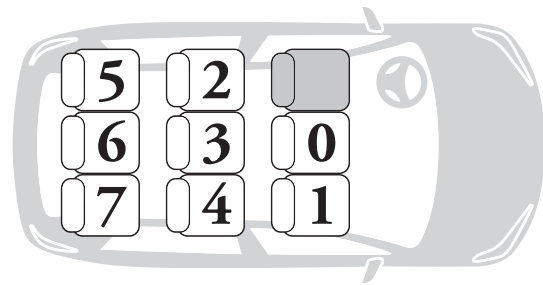

L'immagine si riferisce ad un veicolo con guida a sinistra.
Diagram refers to a left hand drive vehicle.

ATTENZIONE: NON INSTALLARE LA BASE SE È PRESENTE UN VANO PORTA OGGETTI SUL PAVIMENTO DELL'AUTOMOBILE.

WARNING: DON'T INSTALL THE BASE IF THERE IS A STORAGE COMPARTMENT ON THE VEHICLE FLOOR.

AUTOVETTURA CAR MODEL	SEDILE IDONEO APPROVED SEAT
Mazda	
6 Saloon (2007 - 2009)	2-4
6 Estate (2013>)	2-4
6 Saloon (2012 - 2018)	2-4
6 Saloon (2018>)	2-4
CX-3 (2015>)	2-4
CX-5 (2011>)	2-4
CX-7 (2007 - 2011)	2-4
MX-5 (2015>)	1
Mercedes-Benz	
A Class (2005 - 2012)	2-4
A-Class (2013>)	2-4
B-Class (2012>)	2-4
B-Class EV (2015>)	2-4
C-Class (2008>)	2-4
C-Class Estate (2008>)	2-4
C-Class Coupe (2011>)	2-4

C-Class Estate (2015>)	2-4
CLA (2013>)	2-4
CLS Shooting Brake (2012>)	2-4
CLS Coupe (2011>)	2-4
E-Class (2005 - 2009)	-
E-Class Saloon (2009 - 2012)	2-4
E-Class Coupe (2009 - 2016)	2-4
E-Class Coupe (2017>)	2-4
E-Class Cabriolet (2017>)	-
E-Class Estate (2013 - 2018)	2-4
E-Class Saloon (2013 - 2017)	2-4
E-Class (2017>)	2-4
GLA (2014>)	2-4
GL Class (2006 - 2012)	2-4
GL/S Class (2012>)	2-4-5-7
GLC (2016>)	2-4
GLE (2015>)	2-4
ML-Class (2005 - 2012)	2-4
ML-Class (2012>)	2-4
R-Class (2006 - 2012)	2-4
S-Class (2006 - 2013)	2-4
S-Class (2015>)	2-4
SL-Class (2012>)	-
SLK (2011>)	-
V-Class (2015>)	2-4-5-6-7
MG	
GS (2016>)	2-4
MG3 (2013 - 2015)	2-4
MG3 (2016>)	2-4
MG6 (2012 - 2016)	-
MG Rover	
25 Streetwise (1999 - 2005)	-
Streetwise (1999 - 2005)	-
ZR (2001 - 2005)	-
ZT (2003 - 2006)	-
Mini	
Clubman (2016>)	2-4
Coupe (2009>)	-
Countryman (2010 - 2016)	2-4
Countryman (2017>)	2-4
Hatchback (2000 - 2006)	-

AUTOVETTURA CAR MODEL	SEDILE IDONEO APPROVED SEAT
Hatchback (2006 - 2014)	-
Hatchback 3dr (2014>)	1-2-4
Hatchback 5dr (2015>)	1-2-4
Paceman (2013>)	2-4
Mitsubishi	
ASX (2010>)	2-4
Colt (2007 - 2013)	-
Lancer (2008 - 2011>)	2-4
Lancer Sportback (2008 - 2011)	2-4
Lancer Ralliart (2009 - 2011)	2-4
Mirage (2014>)	2-4
Outlander (2007 - 2013)	2-4
Outlander (2013>)	2-4
Outlander PHEV (2015>)	2-4
Shogun (2007>)	2-4
Nissan	
Juke (2010>)	2-4
Leaf EV (2011 - 2018)	2-4
Micra (2011 - 2016)	-
Micra (2017>)	2-4
Murano (2016>)	2-4
Note (2006 - 2013)	2-4
Note (2014>)	2-4
Qashqai+2 (2008 - 2015)	-
Qashqai (2007 - 2013)	2-4
Qashqai (2014>)	2-4
Quest MPV (2012>)	2-4
Pulsar (2015>)	2-4
2008 X-Trail (2008 - 2015)	2-4
X-Trail (2015>)	2-4
Opel	
Adam (2013>)	2-4
Agila (2008>)	2-4
Ampera (2011>)	2-4
Antara (2007 - 2015)	2-4
Astra (1998 - 2004)	-
Astra (2004 - 2010)	-
Astra (2010 - 2016)	2-4
Astra Estate (2010 - 2016)	2-4