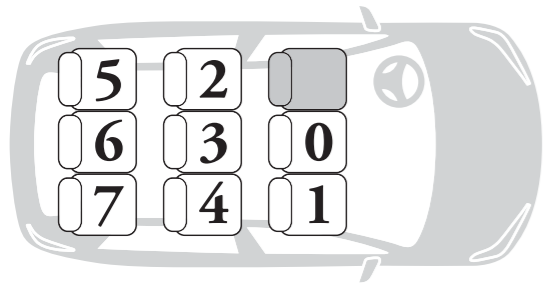

L'immagine si riferisce ad un veicolo con guida a sinistra.

Diagram refers to a left hand drive vehicle.

AUTOVEETTURA CAR MODEL	SEDILE IDONEO APPROVED SEAT
Mazda	
6 Estate (2008 - 2012)	2-4
6 Hatch (2007 - 2012)	2-4
6 Saloon (2007 - 2009)	2-4
6 Estate (2013>)	2-4
6 Saloon (2012 - 2018)	2-4
6 Saloon (2018>)	2-4
CX-3 (2015>)	2-4
CX-5 (2011>)	2-4
CX-7 (2007 - 2011)	2-4
MX-5 (2015>)	1
Mercedes-Benz	
A Class (2005 - 2012)	2-4
A-Class (2013>)	2-4
B-Class (2012>)	2-4
B-Class EV (2015>)	2-4
C-Class (2008>)	2-4
C-Class Estate (2008>)	2-4
C-Class Coupe (2011>)	2-4
C-Class Estate (2015>)	2-4
CLA (2013>)	2-4
CLS Shooting Brake (2012>)	2-4
CLS Coupe (2011>)	2-4
E-Class (2005 - 2009)	-
E-Class Saloon (2009 - 2012)	2-4
E-Class Coupe (2009 - 2016)	2-4
E-Class Coupe (2017>)	2-4
E-Class Cabriolet (2017>)	-
E-Class Estate (2013 - 2018)	2-4
E-Class Saloon (2013 - 2017)	2-4
E-Class (2017>)	2-4
GLA (2014>)	2-4
GL Class (2006 - 2012)	2-4
GL/S Class (2012>)	2-4-5-7
GLC (2016>)	2-4
GLE (2015>)	2-4
ML-Class (2005 - 2012)	2-4
ML-Class (2012>)	2-4
R-Class (2006 - 2012)	2-4
S-Class (2006 - 2013)	2-4
S-Class (2015>)	2-4
SL-Class (2012>)	-
SLK (2011>)	-
V-Class (2015>)	2-4-5-6-7
MG	
GS (2016>)	2-4
MG3 (2013 - 2015)	2-4
MG3 (2016>)	2-4
MG6 (2012 - 2016)	-
MG Rover	
25 Streetwise (1999 - 2005)	-
Streetwise (1999 - 2005)	-
ZR (2001 - 2005)	-
ZT (2003 - 2006)	-
Mini	
Clubman (2016>)	2-4
Coupe (2009>)	-
Countryman (2010 - 2016)	2-4
Countryman (2017>)	2-4
Hatchback (2000 - 2006)	-
Hatchback (2006 - 2014)	-