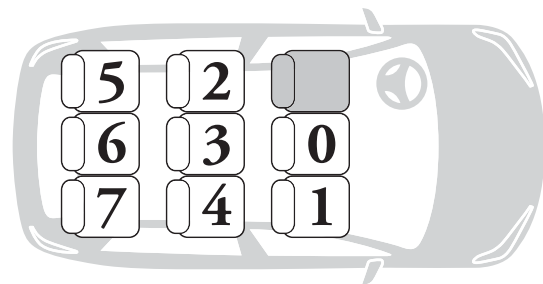

L'immagine si riferisce ad un veicolo con guida a sinistra.
Diagram refers to a left hand drive vehicle.

AUTOVETTURA CAR MODEL	SEDILE IDONEO APPROVED SEAT
Mazda	
MX-5 (2015>)	1
Mercedes-Benz	
A Class (2005 - 2012)	2-4
A-Class (2013>)	2-4
B-Class (2012>)	2-4
B-Class EV (2015>)	2-4
C-Class (2008>)	2-4
C-Class Estate (2008>)	2-4
C-Class Coupe (2011>)	2-4
C-Class Estate (2015>)	2-4
CLA (2013>)	2-4
CLS Shooting Brake (2012>)	2-4
CLS Coupe (2011>)	2-4
E-Class (2005 - 2009)	-
E-Class Saloon (2009 - 2012)	2-4
E-Class Coupe (2009 - 2016)	2-4
E-Class Coupe (2017>)	2-4
E-Class Cabriolet (2017>)	-
E-Class Estate (2013 - 2018)	2-4
E-Class Saloon (2013 - 2017)	2-4
E-Class (2017>)	2-4
GLA (2014>)	2-4
GL Class (2006 - 2012)	2-4

GL/S Class (2012>)	2-4-5-7
GLC (2016>)	2-4
GLE (2015>)	2-4
ML-Class (2005 - 2012)	2-4
ML-Class (2012>)	2-4
R-Class (2006 - 2012)	2-4
S-Class (2006 - 2013)	2-4
S-Class (2015>)	2-4
SL-Class (2012>)	-
SLK (2011>)	-
V-Class (2015>)	2-4-5-6-7
MG	
GS (2016>)	2-4
MG3 (2013 - 2015)	2-4
MG3 (2016>)	2-4
MG6 (2012 - 2016)	-
MG Rover	
25 Streetwise (1999 - 2005)	-
Streetwise (1999 - 2005)	-
ZR (2001 - 2005)	-
ZT (2003 - 2006)	-
Mini	
Clubman (2016>)	2-4
Coupe (2009>)	-
Countryman (2010 - 2016)	2-4
Countryman (2017>)	2-4
Hatchback (2000 - 2006)	-
Hatchback (2006 - 2014)	-
Hatchback 3dr (2014>)	1-2-4
Hatchback 5dr (2015>)	1-2-4
Paceman (2013>)	2-4
Mitsubishi	
ASX (2010>)	2-4
Colt (2007 - 2013)	-
Lancer (2008 - 2011>)	2-4
Lancer Sportback (2008 - 2011)	2-4
Lancer Ralliart (2009 - 2011)	2-4
Mirage (2014>)	2-4
Outlander (2007 - 2013)	2-4
Outlander (2013>)	2-4

AUTOVETTURA CAR MODEL	SEDILE IDONEO APPROVED SEAT
Outlander PHEV (2015>)	2-4
Shogun (2007>)	2-4
Nissan	
Juke (2010>)	2-4
Leaf EV (2011 - 2018)	2-4
Micra (2011 - 2016)	-
Micra (2017>)	2-4
Murano (2016>)	2-4
Note (2006 - 2013)	2-4
Note (2014>)	2-4
Qashqai+2 (2008 - 2015)	-
Qashqai (2007 - 2013)	2-4
Qashqai (2014>)	2-4
Quest MPV (2012>)	2-4
Pulsar (2015>)	2-4
2008 X-Trail (2008 - 2015)	2-4
X-Trail (2015>)	2-4
Opel	
Adam (2013>)	2-4
Agila (2008>)	2-4
Ampera (2011>)	2-4
Antara (2007 - 2015)	2-4
Astra (1998 - 2004)	-
Astra (2004 - 2010)	-
Astra (2010 - 2016)	2-4
Astra Estate (2010 - 2016)	2-4
Astra GTC (2011>)	2-4
Astra (2015>)	2-4
Corsa D (2007 - 2014)	2-4
Corsa 3 dr hatch (2006 - 2015)	2-4
Corsa 5 dr (2006 - 2015)	2-4
Corsa 5 dr (2015>)	2-4
Corsa VXR (2007 - 2014)	2-4
Insignia Hatch (2009>)	2-4
Insignia Saloon (2009>)	2-4
Insignia Sports Tourer (2009>)	2-4
Insignia (2018>)	2-4
Karl (2015>)	2-4