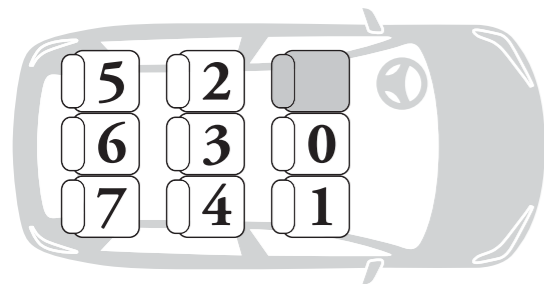

L'immagine si riferisce ad un veicolo con guida a sinistra.
Diagram refers to a left hand drive vehicle.

AUTOVETTURA CAR MODEL	SEDILE IDONEO APPROVED SEAT
Mercedes-Benz	
A Class (2005 - 2012)	2-4
A-Class (2013 >)	2-4
A-Class Hatchback 2019 (2019 >)	2-4
A-Class Saloon 2019 (2020 >)	2-4
B-Class (2012 >)	2-4
B-Class EV (2015>)	2-4
C-Class 2015 Estate (2015 >)	2-4
C-Class Coupe (2011 >)	2-4
C-Class Estate (2008 >)	2-4
CLA (2013 >)	2-4
CLA 2019 (2020 >)	2-4
CLA Shooting-Brake (2015 >)	2-4
CLS Coupe (2011 >)	2-4
CLS Shooting Brake (2012 >)	2-4
E-Class 2006 (2006 - 2009)	2-4
E-Class Cabriolet 2017 (2017 >)	2-4
E-Class Coupe (2009 >)	2-4
E-Class Coupe 2017 (2017 >)	2-4
E-Class Estate (2013 >)	2-4
E-Class Estate 2016 (2016 >)	2-4
E-Class Saloon 2013 (2013 >)	2-4
EQA 2021 (2021 >)	2-4
EQC (2021 >)	2-4
GL Class (2012 >)	2-4-5-7
GLA 2021 (2021 >)	2-4
GLC (2016 >)	2-4
GLC Coupe (2019 >)	2-4
GLE (2015 >)	2-4
GLE 2020 (2020 >)	2-4-5-7
ML-Class (2005 - 2012)	2-4
R-Class (2006 - 2012)	2-4
S Class 2015 (2014 >)	2-4
S-Class (2006 - 2013)	2-4
SL-Class (2012 >)	-
SLK (2012 >)	-
V-Class (2015 >)	2-4-5-7
MG	
5 EV Estate (2020 >)	2-4
GS (2016 >)	2-4
HS PHEV SUV (2021 >)	2-4
HS SUV (2021 >)	2-4
Motor MG6 (2012 >)	2-4
ZS (2021 >)	2-4
ZS EV (2021 >)	2-4
Mini	
Clubman 2016 (2016 >)	1-2-4
Countryman 2017 (2017 >)	1-2-4
Countryman (2010 >)	2-4
Coupe (2009 >)	-
Hatch (2006 >)	-
Hatchback 3Dr 2014 (2014 >)	1-2-4
Hatchback 3dr (2000 - 2006)	-
Hatchback 5dr 2015 (2015 >)	1-2-4
Paceman (2013 >)	2-4
Mitsubishi	
ASX (2010 >)	2-4
Colt (2007 - 2013)	2-4
Eclipse Cross (2019 >)	2-4