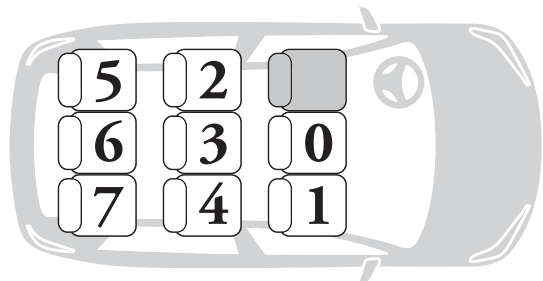

CABOTO i-SIZE CHILD CAR SEAT

- If your vehicle is not listed in this manual, please refer to the vehicle's handbook or contact the Manufacturer for further information.
- Seat positions in other cars may also be suitable to accept the child restraint. If in doubt, consult either the Child Restraint Manufacturer or the Retailer.

L'immagine si riferisce ad un veicolo con guida a sinistra.
Diagram refers to a left hand drive vehicle.

AUTOVEETTURA CAR MODEL	SEDILE IDONEO APPROVED SEAT
Alfa-Romeo	
Giulia (2017>)	2-4
Giulietta (2010>)	2-4
MiTo (2009>)	2-4
4C Coupe (2014>)	-
Stelvio (2017>)	2-4
Audi	
A1 (2011 - 2018)	2-4
A1 Sportback (2012 - 2018)	2-4
A1 (2019>)	2-4
A3 Hatch (2012>)	2-4
A3 (1996 - 2003)	-
A3 (2004 - 2011)	-
A3/S3 (2012>)	2-4
A3 e-Tron Sportback (2015>)	2-4
A3/S3 Saloon (2014>)	2-4