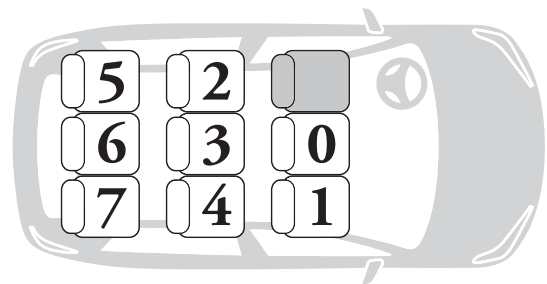

L'immagine si riferisce ad un veicolo con guida a sinistra.
Diagram refers to a left hand drive vehicle.

AUTOVETTURA CAR MODEL	SEDILE IDONEO APPROVED SEAT
Land Rover	
Range Rover Sport (2013 >)	2-4
Range Rover VELAR (2017 >)	2-4
Lexus	
CT (2011 >)	2-4
ES Hybrid (2019 >)	2-4
GS (2013 >)	2-4
IS (2005 >)	2-4
IS 200 (2004) (1999 >)	2-4
NX (2014 >)	2-4
RX (2010 >)	2-4
RX 2016 (2017 >)	2-4
UX (2019 >)	2-4
Maserati	
Ghibli 2014 (2014 >)	2-4
Gran Turismo 2007 (2007 >)	-
Levante (2017 >)	2-4
Quattroporte 2016 (2016 >)	2-4
Mazda	
2 (2007 >)	-
2 2015 (2015 >)	2-4
3 Hatch (2009 - 2013)	2-4
3 Hatchback 2014 (2014 >)	2-4
5 (2005 - 2010)	2-4

6 (2007 - 2012)	2-4
6 2018 (2018 >)	2-4
6 Estate (2013 >)	2-4
6 Saloon (2013 >)	2-4
CX-3 (2015 >)	2-4
CX-5 (2011 >)	2-4
CX-7 (2007 >)	2-4
MX-5 2015 (2016 >)	-
Mercedes-Benz	
A Class (2005 - 2012)	-
A-Class (2013 >)	2-4
A-Class Hatchback 2019 (2019 >)	2-4
A-Class Saloon 2019 (2020 >)	2-4
B-Class (2012 >)	2-4
B-Class EV (2015 >)	2-4
C-Class 2015 Estate (2015 >)	2-4
C-Class Coupe (2011 >)	-
C-Class Estate (2008 >)	2-4
CLA (2013 >)	2-4
CLA 2019 (2020 >)	2-4
CLA Shooting-Brake (2015 >)	2-4
CLS Coupe (2011 >)	2-4
CLS Shooting Brake (2012 >)	2-4
E-Class 2006 (2006 - 2009)	2-4
E-Class Cabriolet 2017 (2017 >)	2-4
E-Class Coupe (2009 >)	-
E-Class Coupe 2017 (2017 >)	2-4
E-Class Estate (2013 >)	2-4
E-Class Estate 2016 (2016 >)	2-4
E-Class Saloon 2013 (2013 >)	2-4
EQA 2021 (2021 >)	2-4
EQC (2021 >)	2-4
GL Class (2012 >)	2-4
GLA 2021 (2021 >)	2-4
GLC (2016 >)	2-4
GLC Coupe (2019 >)	2-4
GLE (2015 >)	2-4
GLE 2020 (2020 >)	2-4
ML-Class (2005 - 2012)	2-4
R-Class (2006 - 2012)	2-4
S Class 2015 (2014 >)	2-4

AUTOVETTURA CAR MODEL	SEDILE IDONEO APPROVED SEAT
S-Class (2006 - 2013)	2-4
SL-Class (2012 >)	-
SLK (2012 >)	-
V-Class (2015 >)	2-4-5-7
MG	
5 EV Estate (2020 >)	2-4
GS (2016 >)	2-4
HS PHEV SUV (2021 >)	2-4
HS SUV (2021 >)	2-4
Motor MG6 (2012 >)	2-4
ZS (2021 >)	2-4
ZS EV (2021 >)	2-4
Mini	
Clubman 2016 (2016 >)	2-4
Countryman (2010 >)	2-4
Countryman 2017 (2017 >)	2-4
Coupe (2009 >)	-
Hatch (2006 >)	-
Hatchback 3dr (2000 - 2006)	-
Hatchback 3Dr 2014 (2014 >)	2-4
Hatchback 5dr 2015 (2015 >)	2-4
Paceman (2013 >)	2-4
Mitsubishi	
ASX (2010 >)	2-4
Colt (2007 - 2013)	-
Eclipse Cross (2019 >)	2-4
Lancer (2008 - 2011 >)	2-4
Lancer Sportback (2008 - 2011 >)	2-4
Mirage (2012 >)	2-4
Outlander (2007 - 2013)	2-4
Outlander (2013 >)	2-4
Outlander PHEV (2015 >)	2-4
Shogun (2007 >)	2-4
Nissan	
2008 X-Trail (2008 >)	2-4
Juke (2010 >)	2-4
Leaf EV (2010 - 2017)	2-4
Micra (2011 >)	-
Micra 2017 > (2017 >)	2-4