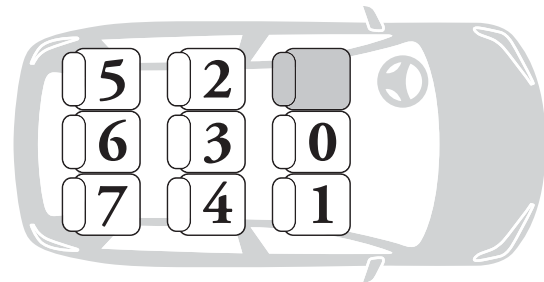

• La gamba di supporto della base non deve mai poggiare su un vano portaoggetti posizionato sul pavimento dell'automobile.

• The Enhanced Child Restraint System Darwin 360° i-Size is an Universal i-Size Child Restraint System.

• It is approved to Regulation R129/03 to use in all vehicle positions marked with the i-Size logo.

• The Enhanced Child Restraint System Darwin 360° i-Size is also suitable for fixing into the seat positions of the cars listed below, providing approved ISOFIX attachment points (as detailed in the vehicle handbook).

• You can look at the list also by visiting inglesina.com.

• The ISOFIX size class provided for the Child Restraint System:

- Darwin Infant + Base Darwin 360° i-Size is "D";
- Darwin Infant Recline + Base Darwin 360° i-Size is "D";

- Darwin Next Stage i-Size + Darwin 360° i-Size Base is "D" and "B1".
• In case of doubts or for further information, please contact the Manufacturer or the Retailer.
• If your vehicle is not listed in this manual, please refer to your vehicle's handbook or contact the Manufacturer for further information.
• Seat positions in other cars may also be suitable to accept the child restraint. If in doubt, consult either the child restraint Manufacturer or the Retailer.

• Never lay the support leg of the base against a storage compartment on the vehicle floor.

L'immagine si riferisce ad un veicolo con guida a sinistra.

Diagram refers to a left hand drive vehicle.

ATTENZIONE: NON INSTALLARE LA BASE SE È PRESENTE UN VANO PORTA OGGETTI SUL PAVIMENTO DELL'AUTOMOBILE.

WARNING: DON'T INSTALL THE BASE IF THERE IS A STORAGE COMPARTMENT ON THE VEHICLE FLOOR.

AUTOVEETTURA CAR MODEL	SEDILE IDONEO APPROVED SEAT
Alfa Romeo	
4C Coupe (2014 >)	-
Giulia (2017 >)	2-4
Guilietta (2010 >)	2-4
MiTo (2009 >)	-
Stelvio (2017 >)	2-4

Aston Martin	
DB11 (2019 >)	-
DBS (2019 >)	-
Vantage (2019 >)	-
Audi	
A1 Sportback (2012 >)	-
A3 (1996 - 2003)	2-4
A3 2004 (2005 - 2011)	2-4
A3 e-Tron Sportback (2015 >)	2-4
A3 Hatch (2012 >)	2-4
A3 S3 (2012 >)	2-4
A3 Saloon (2014 >)	2-4
A4 2005 (2005 - 2008)	2-4
A4 2015 (2015 >)	2-4
A4 Avant (2008 >)	2-4
A5 Sportback (2009 >)	2-4
A5/S5 Cabriolet 2017 (2017 >)	2-4
A5/S5 Coupe 2016 (2016 >)	2-4
A5/S5 Sportback 2017 (2017 >)	2-4
A6 Allroad (2011 >)	2-4
A6 Avant (2011 >)	2-4
A7 Sportback (2011 >)	2-4
A7/S7 Sportback (2016 >)	2-4
A7/S7 Sportback 2018 (2018 >)	2-4
A8 (2011 >)	2-4
A8 S8 (2011 >)	2-4
A8/S8 2018 (2018 >)	2-4
Q2 (2016 >)	1-2-4
Q3 (2011 >)	1-2-4
Q3 (2019 >)	2-4
Q5 (2009 >)	2-4
Q5/SQ5 2017 (2017 >)	2-4
Q7 (2006 >)	2-4
Q7 2015 (2015 >)	2-4
Q8 (2018 >)	2-4
TT Coupe (2008 >)	-
Bentley	
Continental Flying Spur (2005 >)	2-4
Continental GT (2003 - 2012)	1
Continental GT Conv (2006 - 2012)	1
Mulsanne (2012 >)	2-4

AUTOVEETTURA CAR MODEL	SEDILE IDONEO APPROVED SEAT
BMW	
1 Series (F20) (2011 >)	2-4
1-Series 5dr (2004 - 2010)	2-4
1-Series Cabrio (2008 >)	2-4
1-Series Coupe (2008 >)	2-4
2-Series AC-T (2015 >)	2-4
2-Series Coupe (2014 >)	2-4
3 Series (F30) (2012 >)	2-4
3GT (2013 >)	2-4
3-Series (E46) Coupe (2002 - 2006)	-
3-Series Coupe (E90) (2007 >)	-
4-Series Gran Coupe (2014 >)	2-4
5-GT (2010 >)	2-4
5-Series (F10) (2011 >)	2-4
5-Series (E60) (2003 - 2010)	2-4
5-Series 2018 (2018 >)	2-4
6-Series Cabrio (2011 >)	-
6-Series Coupe (2Dr) (2011 >)	-
6-Series Gran Coupe (4Dr) (2011 >)	2-4
7-Series (2010 >)	2-4
7-Series 2015 (2015 >)	2-4
i3 (2014 >)	2-4
i8 (2014 >)	-
X1 (2009 -2015)	2-4
X1 2016 (2016 >)	2-4
X2 (2018 >)	2-4
X3 (F25) (2011 >)	2-4
X3 2018 (2018 >)	2-4
X4 (2014 >)	2-4
X5 2000 (2000 - 2006)	-
X5 2007 (2007 - 2014)	2-4
X5 2015 (2015 >)	2-4
X6 (2009 >)	2-4
X6 2015 (2015 >)	2-4
Cadillac	
BLS (2005 - 2012)	2-4
Chevrolet	
Aveo 5 door (2012 >)	-
Captiva (2010 >)	2-4