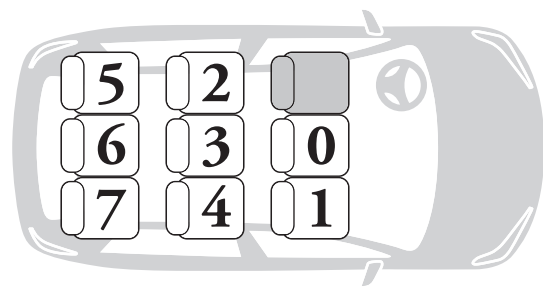

L'immagine si riferisce ad un veicolo con guida a sinistra.
Diagram refers to a left hand drive vehicle.

AUTOVETTURA CAR MODEL	SEDILE IDONEO APPROVED SEAT
Maserati	
Levante (2017>)	2-4
Ghibli (2014>)	2-4
Gran Turismo (2007>)	-
Quattroporte (2016>)	2-4
Mazda	
2 (2009 - 2015)	2-4
2 (2015>)	2-4
3 Hatch (2009 -2013)	2-4
3 Saloon (2009 -2013)	2-4
3 Hatchback (2014>)	2-4
5 (2005 - 2010)	2-4
6 Estate (2008 - 2012)	2-4
6 Hatch (2007 - 2012)	2-4
6 Saloon (2007 - 2009)	2-4
6 Estate (2013>)	2-4
6 Saloon (2012 - 2018)	2-4
6 Saloon (2018>)	2-4
CX-3 (2015>)	2-4
CX-5 (2011>)	2-4
CX-7 (2007 - 2011)	2-4
MX-5 (2015>)	1
Mercedes-Benz	

A Class (2005 - 2012)	2-4
A-Class (2013>)	2-4
B-Class (2012>)	2-4
B-Class EV (2015>)	2-4
C-Class (2008>)	2-4
C-Class Estate (2008>)	2-4
C-Class Coupe (2011>)	2-4
C-Class Estate (2015>)	2-4
CLA (2013>)	2-4
CLS Shooting Brake (2012>)	2-4
CLS Coupe (2011>)	2-4
E-Class (2005 - 2009)	-
E-Class Saloon (2009 - 2012)	2-4
E-Class Coupe (2009 - 2016)	2-4
E-Class Coupe (2017>)	2-4
E-Class Cabriolet (2017>)	-
E-Class Estate (2013 - 2018)	2-4
E-Class Saloon (2013 - 2017)	2-4
E-Class (2017>)	2-4
GLA (2014>)	2-4
GL Class (2006 - 2012)	2-4
GL/S Class (2012>)	2-4-5-7
GLC (2016>)	2-4
GLE (2015>)	2-4
ML-Class (2005 - 2012)	2-4
ML-Class (2012>)	2-4
R-Class (2006 - 2012)	2-4
S-Class (2006 - 2013)	2-4
S-Class (2015>)	2-4
SL-Class (2012>)	-
SLK (2011>)	-
V-Class (2015>)	2-4-5-6-7
MG	
GS (2016>)	2-4
MG3 (2013 - 2015)	2-4
MG3 (2016>)	2-4
MG6 (2012 - 2016)	-
MG Rover	
25 Streetwise (1999 - 2005)	-
Streetwise (1999 - 2005)	-
ZR (2001 - 2005)	-

AUTOVETTURA CAR MODEL	SEDILE IDONEO APPROVED SEAT
ZT (2003 - 2006)	-
Mini	
Clubman (2016>)	2-4
Coupe (2009>)	-
Countryman (2010 - 2016)	2-4
Countryman (2017>)	2-4
Hatchback (2000 - 2006)	-
Hatchback (2006 - 2014)	-
Hatchback 3dr (2014>)	1-2-4
Hatchback 5dr (2015>)	1-2-4
Paceman (2013>)	2-4
Mitsubishi	
ASX (2010>)	2-4
Colt (2007 - 2013)	-
Lancer (2008 - 2011>)	2-4
Lancer Sportback (2008 - 2011)	2-4
Lancer Ralliart (2009 - 2011)	2-4
Mirage (2014>)	2-4
Outlander (2007 - 2013)	2-4
Outlander (2013>)	2-4
Outlander PHEV (2015>)	2-4
Shogun (2007>)	2-4
Nissan	
Juke (2010>)	2-4
Leaf EV (2011 - 2018)	2-4
Micra (2011 - 2016)	-
Micra (2017>)	2-4
Murano (2016>)	2-4
Note (2006 - 2013)	2-4
Note (2014>)	2-4
Qashqai+2 (2008 - 2015)	-
Qashqai (2007 - 2013)	2-4
Qashqai (2014>)	2-4
Quest MPV (2012>)	2-4
Pulsar (2015>)	2-4
2008 X-Trail (2008 - 2015)	2-4
X-Trail (2015>)	2-4
Opel