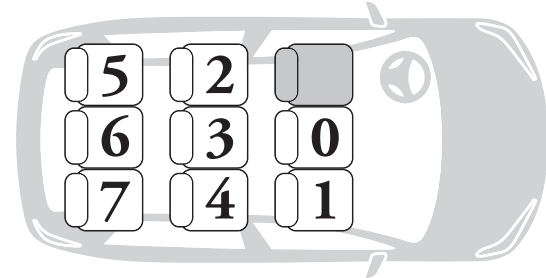

BASE DARWIN 360° i-SIZE CAR BASE

LISTA APPLICAZIONE VEICOLI VEHICLE APPLICATION LIST

(Updated : April 2023)

L'Inglesina Baby S.p.A.

Via Lago Maggiore, 22/26, 36077 Altavilla Vicentina (Vicenza) - Italy
Tel. +39 0444 392 200 - Fax +39 0444 392 250
inglesina.com - info@inglesina.com

- Darwin Next Stage i-Size + Darwin 360° i-Size Base is "D" and "B1".
- In case of doubts or for further information, please contact the Manufacturer or the Retailer.
- If your vehicle is not listed in this manual, please refer to your vehicle's handbook or contact the Manufacturer for further information.
- Seat positions in other cars may also be suitable to accept the child restraint. If in doubt, consult either the child restraint Manufacturer or the Retailer.

• Never lay the support leg of the base against a storage compartment on the vehicle floor.

L'immagine si riferisce ad un veicolo con guida a sinistra.
Diagram refers to a left hand drive vehicle.

ATTENZIONE: NON INSTALLARE LA BASE SE È PRESENTE UN VANO PORTA OGGETTI SUL PAVIMENTO DELL' AUTOMOBILE.
WARNING: DON'T INSTALL THE BASE IF THERE IS A STORAGE COMPARTMENT ON THE VEHICLE FLOOR.

AUTOVEETTURA CAR MODEL	SEDILE IDONEO APPROVED SEAT
Alfa Romeo	
4C Coupe (2014>)	-
Giulia (2017 >)	2-4
Giulietta (2010 >)	2-4
MiTo (2009 >)	-
Stelvio (2017 >)	2-4

AUTOVEETTURA CAR MODEL	SEDILE IDONEO APPROVED SEAT
Aston Martin	
DB11 (2019 >)	-
DBS (2019 >)	-
Vantage (2019 >)	-
Audi	
A1 Sportback (2012 >)	-
A3 (1996 - 2003)	2-4
A3 2004 (2005 - 2011)	2-4
A3 e-Tron Sportback (2015 >)	2-4
A3 Hatch (2012 >)	2-4
A3 S3 (2012 >)	2-4
A3 Saloon (2014 >)	2-4
A4 2005 (2005 - 2008)	2-4
A4 2015 (2015 >)	2-4
A4 Avant (2008 >)	2-4
A5 Sportback (2009 >)	2-4
A5/S5 Cabriolet 2017 (2017 >)	2-4
A5/S5 Coupe 2016 (2016 >)	2-4
A5/S5 Sportback 2017 (2017 >)	2-4
A6 Allroad (2011 >)	2-4
A6 Avant (2011 >)	2-4
A7 Sportback (2011 >)	2-4
A7/S7 Sportback (2016 >)	2-4
A7/S7 Sportback 2018 (2018 >)	2-4
A8 (2011 >)	2-4
A8 S8 (2011 >)	2-4
A8/S8 2018 (2018 >)	2-4
Q2 (2016 >)	1-2-4
Q3 (2011 >)	1-2-4
Q3 (2019 >)	2-4
Q5 (2009 >)	2-4
Q5/SQ5 2017 (2017 >)	2-4
Q7 (2006 >)	2-4
Q7 2015 (2015 >)	2-4
Q8 (2018 >)	2-4
TT Coupe (2008 >)	-
Bentley	
Continental Flying Spur (2005 >)	2-4
Continental GT (2003 - 2012)	1
Continental GT Conv (2006 - 2012)	1
Mulsanne (2012 >)	2-4

AUTOVEETTURA CAR MODEL	SEDILE IDONEO APPROVED SEAT
BMW	
1 Series (f20) (2011 >)	2-4
1-Series 5dr (2004 - 2010)	2-4
1-Series Cabrio (2008 >)	2-4
1-Series Coupe (2008 >)	2-4
2-Series AC-T (2015 >)	2-4
2-Series Coupe (2014 >)	2-4
3 Series (f30) (2012 >)	2-4
3GT (2013 >)	2-4
3-Series (E46) Coupe (2002 - 2006)	-
3-Series Coupe (E90) (2007 >)	-
4-Series Gran Coupe (2014 >)	2-4
5-GT (2010 >)	2-4
5-Series (F10) (2011 >)	2-4
5-Series (E60) (2003 - 2010)	2-4
5-Series 2018 (2018 >)	2-4
6-Series Cabrio (2011 >)	-
6-Series Coupe (2Dr) (2011 >)	-
6-Series Gran Coupe (4Dr) (2011 >)	2-4
7-Series (2010 >)	2-4
7-Series 2015 (2015 >)	2-4
i3 (2014 >)	2-4
i8 (2014 >)	-
X1 (2009 - 2015)	2-4
X1 2016 (2016 >)	2-4
X2 (2018 >)	2-4
X3 (F25) (2011 >)	2-4
X3 2018 (2018 >)	2-4
X4 (2014 >)	2-4
X5 2000 (2000 - 2006)	-
X5 2007 (2007 - 2014)	2-4
X5 2015 (2015 >)	2-4
X6 (2009 >)	2-4
X6 2015 (2015 >)	2-4
Cadillac	
BLS (2005 - 2012)	2-4
Chevrolet	
Aveo 5 door (2012 >)	-
Captiva (2010 >)	2-4