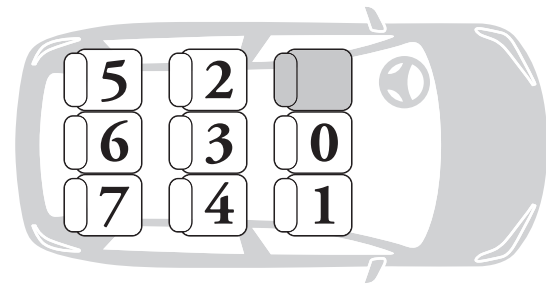

L'immagine si riferisce ad un veicolo con guida a sinistra.
Diagram refers to a left hand drive vehicle.

AUTOVETTURA CAR MODEL	SEDILE IDONEO APPROVED SEAT
Mercedes-Benz	
A Class (2005 - 2012)	2-4
A-Class (2013 >)	2-4
A-Class Hatchback 2019 (2019 >)	2-4
A-Class Saloon 2019 (2020 >)	2-4
B-Class (2012 >)	2-4
B-Class EV (2015>)	2-4
C-Class 2015 Estate (2015 >)	2-4
C-Class Coupe (2011 >)	2-4
C-Class Estate (2008 >)	2-4
CLA (2013 >)	2-4
CLA 2019 (2020 >)	2-4
CLA Shooting-Brake (2015 >)	2-4
CLS Coupe (2011 >)	2-4
CLS Shooting Brake (2012 >)	2-4
E-Class 2006 (2006 - 2009)	2-4
E-Class Cabriolet 2017 (2017 >)	2-4
E-Class Coupe (2009 >)	2-4
E-Class Coupe 2017 (2017 >)	2-4
E-Class Estate (2013 >)	2-4
E-Class Estate 2016 (2016 >)	2-4

E-Class Saloon 2013 (2013 >)	2-4
EQA 2021 (2021 >)	2-4
EQC (2021 >)	2-4
GL Class (2012 >)	2-4-5-7
GLA 2021 (2021 >)	2-4
GLC (2016 >)	2-4
GLC Coupe (2019 >)	2-4
GLE (2015 >)	2-4
GLE 2020 (2020 >)	2-4-5-7
ML-Class (2005 - 2012)	2-4
R-Class (2006 - 2012)	2-4
S Class 2015 (2014 >)	2-4
S-Class (2006 - 2013)	2-4
SL-Class (2012 >)	-
SLK (2012 >)	-
V-Class (2015 >)	2-4-5-7
MG	
5 EV Estate (2020 >)	2-4
GS (2016 >)	2-4
HS PHEV SUV (2021 >)	2-4
HS SUV (2021 >)	2-4
Motor MG6 (2012 >)	2-4
ZS (2021 >)	2-4
ZS EV (2021 >)	2-4
Mini	
Clubman 2016 (2016 >)	1-2-4
Countryman 2017 (2017 >)	1-2-4
Countryman (2010 >)	2-4
Coupe (2009 >)	-
Hatch (2006 >)	-
Hatchback 3Dr 2014 (2014 >)	1-2-4
Hatchback 3dr (2000 - 2006)	-
Hatchback 5dr 2015 (2015 >)	1-2-4
Paceman (2013 >)	2-4
Mitsubishi	
ASX (2010 >)	2-4
Colt (2007 - 2013)	2-4
Eclipse Cross (2019 >)	2-4

AUTOVETTURA CAR MODEL	SEDILE IDONEO APPROVED SEAT
Lancer (2008 - 2011 >)	2-4
Lancer Sportback (2008 - 2011 >)	2-4
Mirage (2012 >)	2-4
Outlander (2007 - 2013)	2-4
Outlander (2013 >)	2-4
Outlander PHEV (2015>)	2-4
Shogun (2007 >)	2-4
Nissan	
2008 X-Trail (2008 >)	2-4
Juke (2010 >)	2-4
Leaf EV (2010 - 2017)	2-4
Micra (2011 >)	2-4
Micra 2017 > (2017 >)	1-2-4
Murano 2016 (2016 >)	2-4
Navara 2015 > (2015 >)	2-4
Note (2006 - 2013)	2-4
Note 2014 (2014 >)	2-4
Pulsar 2015 (2015 >)	2-4
Qashqai 2007 (2006 -2013)	2-4
Qashqai 2014 (2014 >)	2-4
Qashqai+2 (2008 >)	2-4
Quest MPV (2012 >)	2-4
X-Trail 2015 (2015 >)	2-4
Opel	
Adam (2013 >)	2-4
Agila (2008 >)	2-4
Ampera (2011 >)	2-4
Antara (2007 >)	2-4
Astra 2003 5dr (2003 - 2009)	2-4
Astra 2010 5 door (2010 >)	2-4
Astra 2015 (2015 >)	2-4
Astra GTC (2011 >)	2-4
Corsa 5dr 2015 (2015 >)	2-4
Corsa Hatch 5 door (2006 >)	2-4
Insignia Hatch (2009 >)	2-4
Karl (2015 >)	2-4